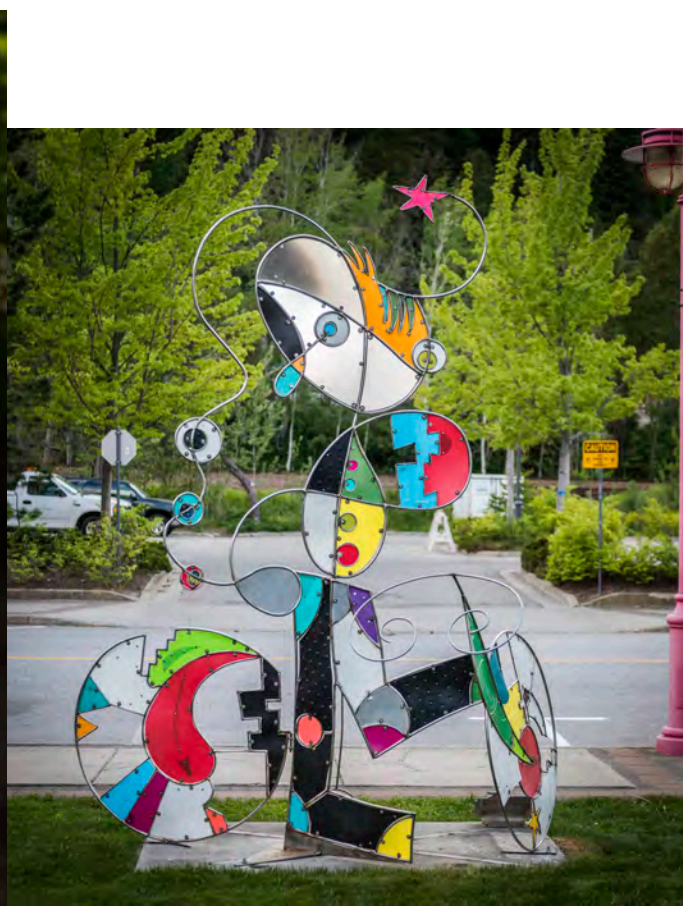

CASTLEGAR
SCULPTUREWALK
Sculpture Capital of Canada™

2025 SALES AND LEASE CATALOGUE

*sculptures available for lease from May 2025 to May 2026